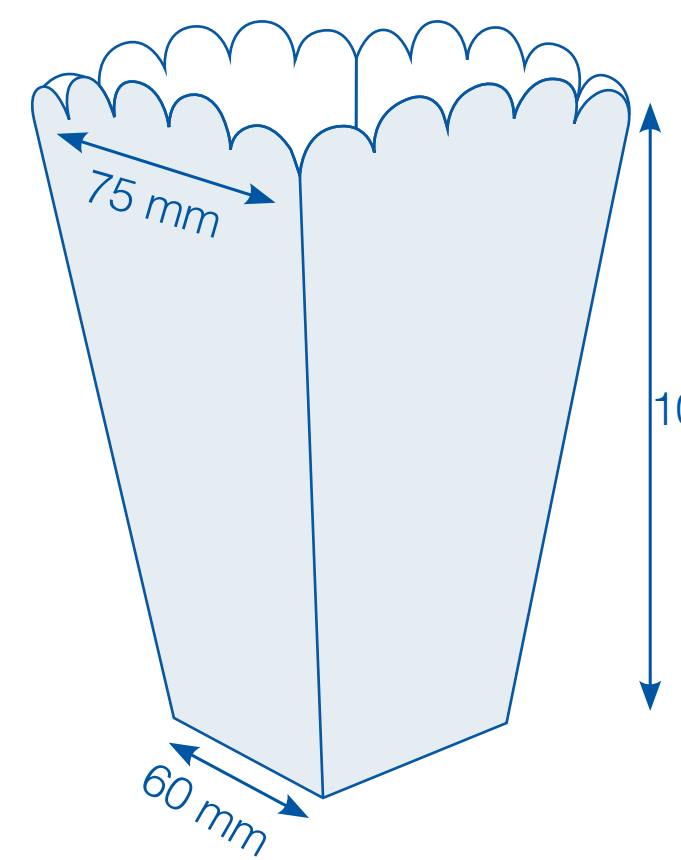

TBC649

POPCORN CUP XS

169 mm

307 mm

75 mm

60 mm

105 mm